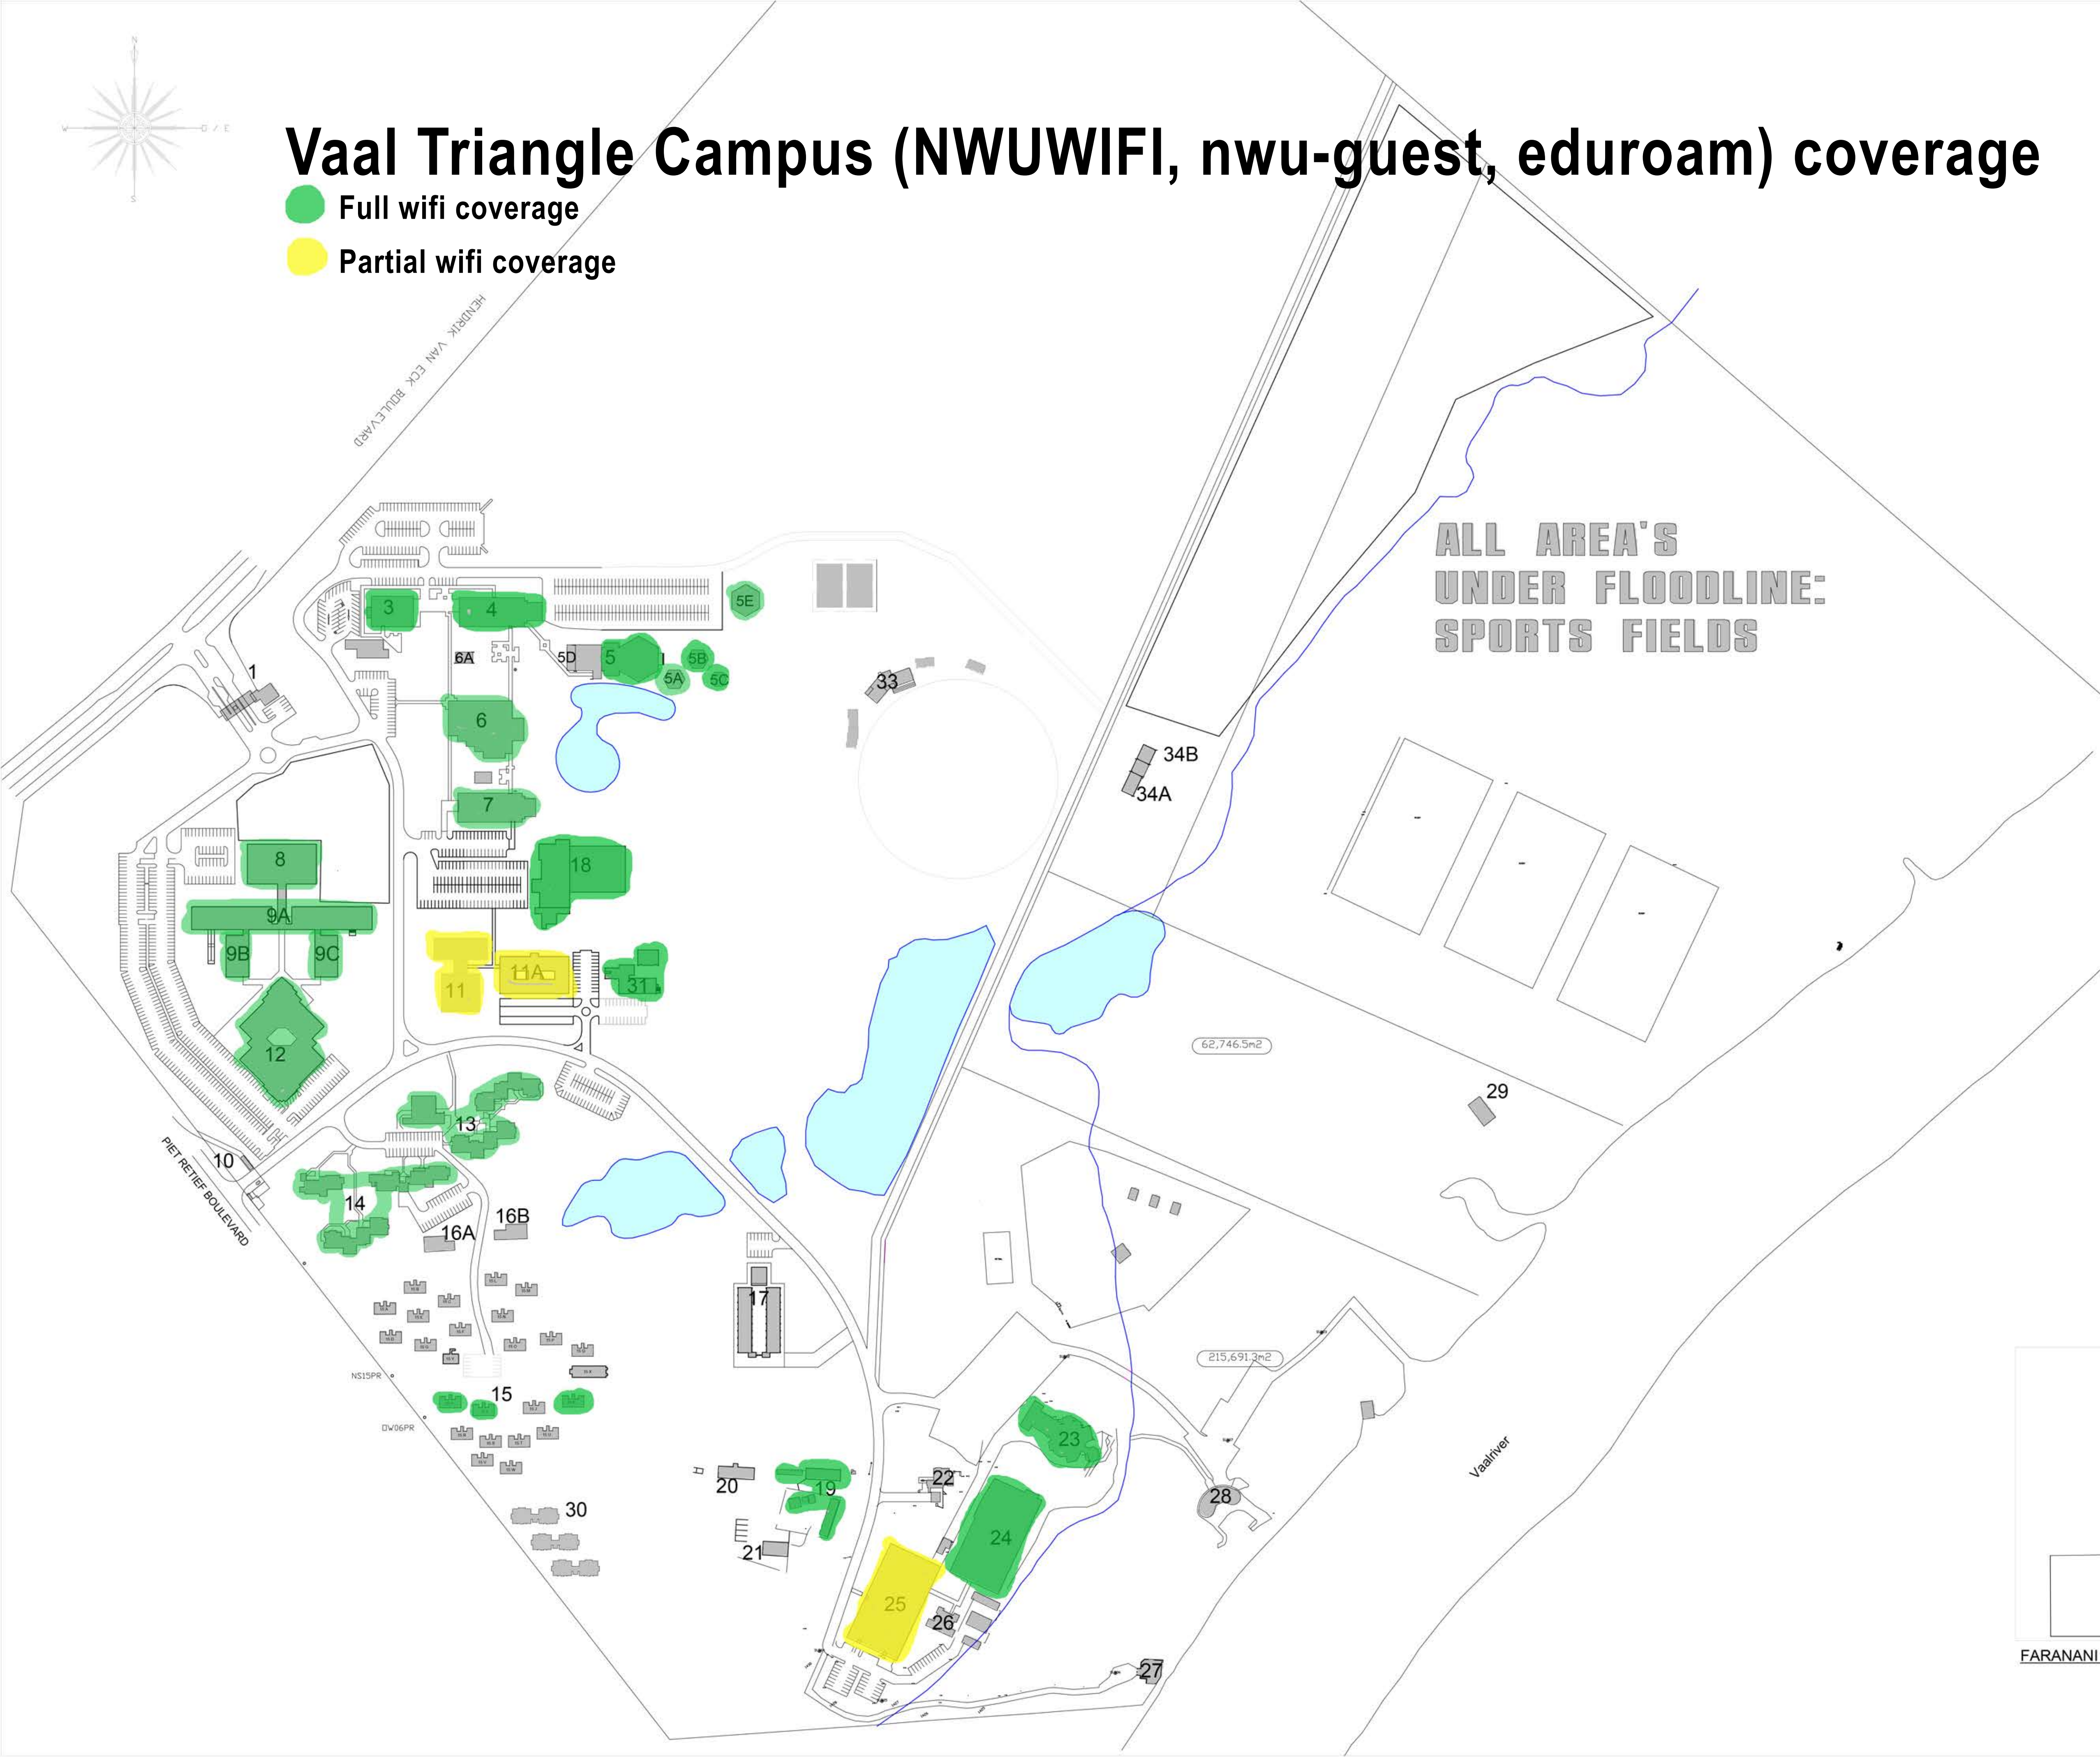

# Vaal Triangle Campus (NWUWIFI, nwu-guest, eduroam) coverage

- Full wifi coverage
- Partial wifi coverage

QUEST CONFERENCE CENTRE

ALL AREA'S  
UNDER FLOODLINE:  
SPORTS FIELDS

FARANANI - HOSTEL COMPLEX