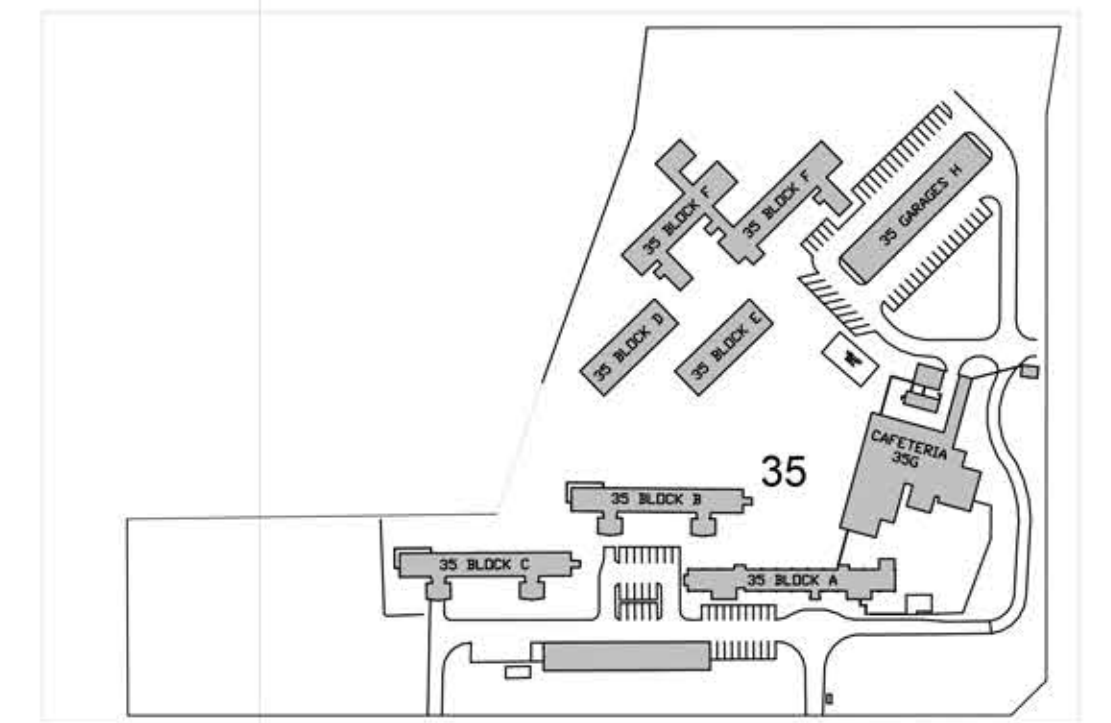

# Vaal Triangle Campus (NWUWIFI, nwu-guest, eduroam) coverage

- Full wifi coverage
- Partial wifi coverage

QUEST CONFERENCE CENTRE

ALL AREA'S  
UNDER FLOODLINE:  
SPORTS FIELDS

FARANANI - HOSTEL COMPLEX