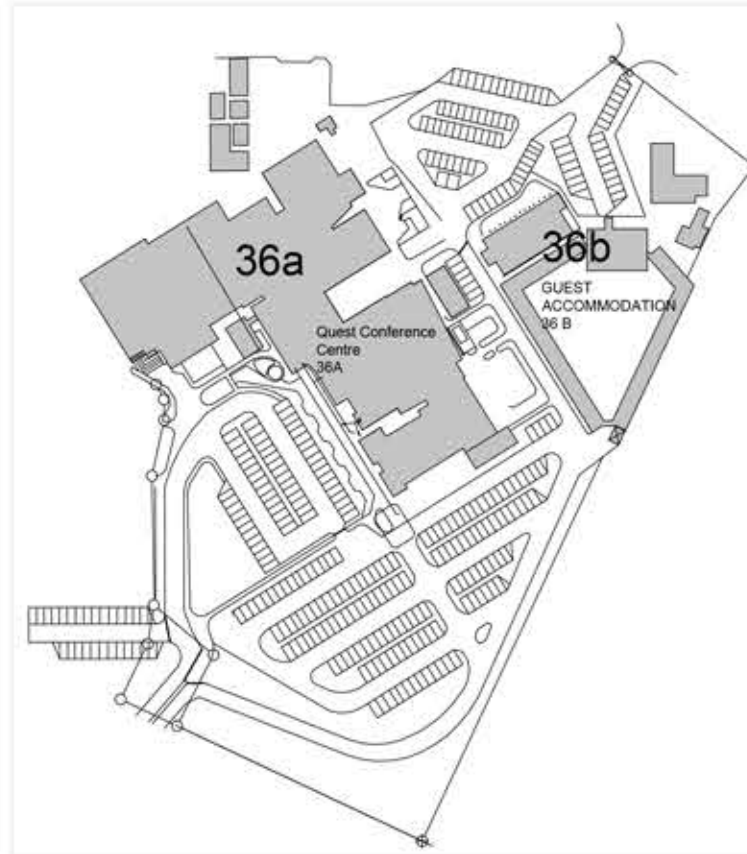

# Vaal Triangle Campus (NWUWIFI, nwu-guest, eduroam) coverage

- Full wifi coverage
- Partial wifi coverage

QUEST CONFERENCE CENTRE

ALL AREA'S  
UNDER FLOODLINE:  
SPORTS FIELDS

FARANANI - HOSTEL COMPLEX