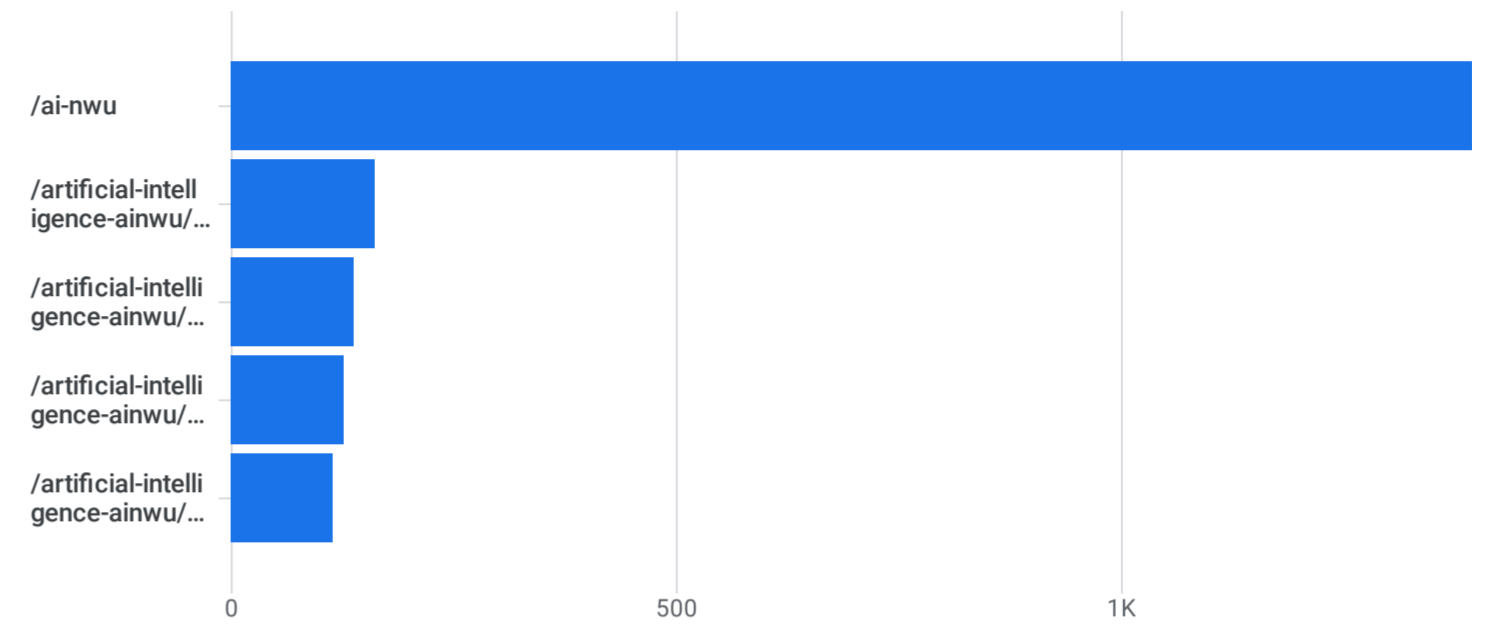

Page path and screen class		Views	Active users	Views per active user	Average engagement time per active user	Event count	Bounce rate
		↓				All events	
<input checked="" type="checkbox"/>	Total	2 109 100% of total	938 100% of total	2,25 Avg 0%	1m 01s Avg 0%	5 968 100% of total	38,98% Avg 0%
<input checked="" type="checkbox"/>	1 /ai-nwu	1 394	893	1,56	38s	4 207	38,42%
<input type="checkbox"/>	2 /artificial-intelligence-ainwu/resources	161	55	2,93	1m 53s	393	8,82%
<input type="checkbox"/>	3 /artificial-intelligence-ainwu/policies-terms-references	138	78	1,77	26s	355	15,63%
<input type="checkbox"/>	4 /artificial-intelligence-ainwu/ai-news-events	126	72	1,75	45s	276	10,71%
<input type="checkbox"/>	5 /artificial-intelligence-ainwu/ai-training	114	65	1,75	1m 04s	274	9,43%
<input type="checkbox"/>	6 /artificial-intelligence-ainwu/nwu-internal-ai-resources	105	56	1,88	1m 21s	299	6,74%
<input type="checkbox"/>	7 /artificial-intelligence-ainwu/contact-us	62	32	1,94	1m 15s	145	12,96%
<input type="checkbox"/>	8 /artificial-intelligence-ainwu/events	7	2	3,50	46s	15	20%
<input type="checkbox"/>	9 /image/artificial-intelligence-ainwu/ai-tools-research-and-content-discovery-fifth-industrial	2	1	2,00	8s	4	0%