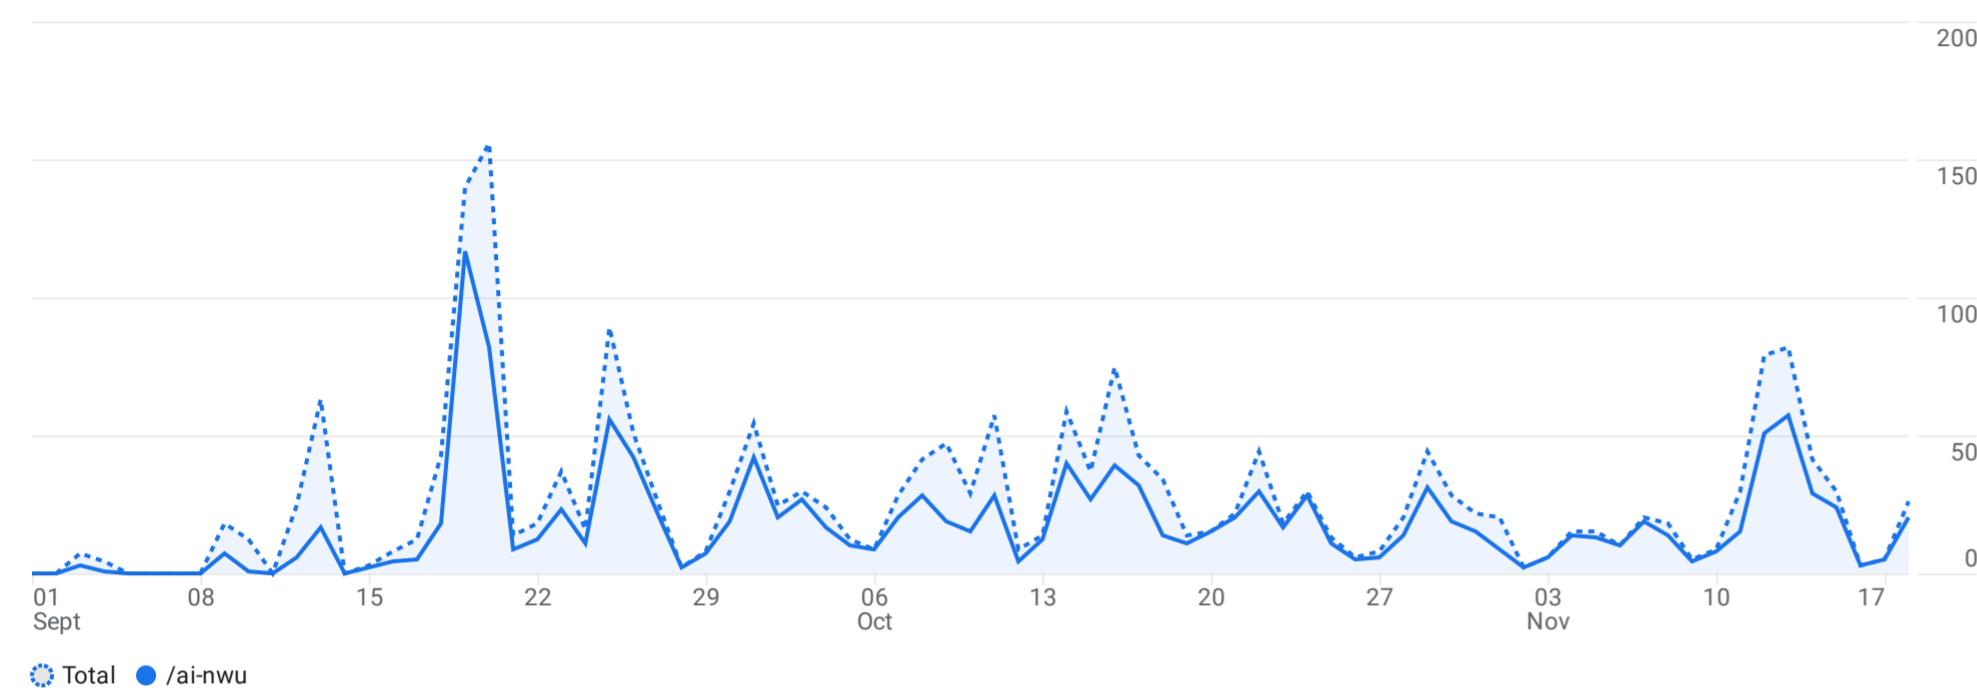

All Users Add comparison

Custom 01 Sept - 18 Nov 2024

Pages and screens: Page path and screen class

Page path and screen clas...

Views by Page path and screen class over time

Views by Page path and screen class

Page path and screen class		Views	Active users	Views per active user	Average engagement time per active user	Event count	Bounce rate
		↓				All events	
<input checked="" type="checkbox"/>	Total	2 109 100% of total	938 100% of total	2,25 Avg 0%	1m 01s Avg 0%	5 968 100% of total	38,98% Avg 0%
<input checked="" type="checkbox"/>	1 /ai-nwu	1 394	893	1,56	38s	4 207	38,42%
<input type="checkbox"/>	2 /artificial-intelligence-ainwu/resources	161	55	2,93	1m 53s	393	8,82%
<input type="checkbox"/>	3 /artificial-intelligence-ainwu/policies-terms-references	138	78	1,77	26s	355	15,63%
<input type="checkbox"/>	4 /artificial-intelligence-ainwu/ai-news-events	126	72	1,75	45s	276	10,71%
<input type="checkbox"/>	5 /artificial-intelligence-ainwu/ai-training	114	65	1,75	1m 04s	274	9,43%
<input type="checkbox"/>	6 /artificial-intelligence-ainwu/nwu-internal-ai-resources	105	56	1,88	1m 21s	299	6,74%
<input type="checkbox"/>	7 /artificial-intelligence-ainwu/contact-us	62	32	1,94	1m 15s	145	12,96%
<input type="checkbox"/>	8 /artificial-intelligence-ainwu/events	7	2	3,50	46s	15	20%
<input type="checkbox"/>	9 /image/artificial-intelligence-ainwu/ai-tools-research-and-content-discovery-fifth-industrial	2	1	2,00	8s	4	0%