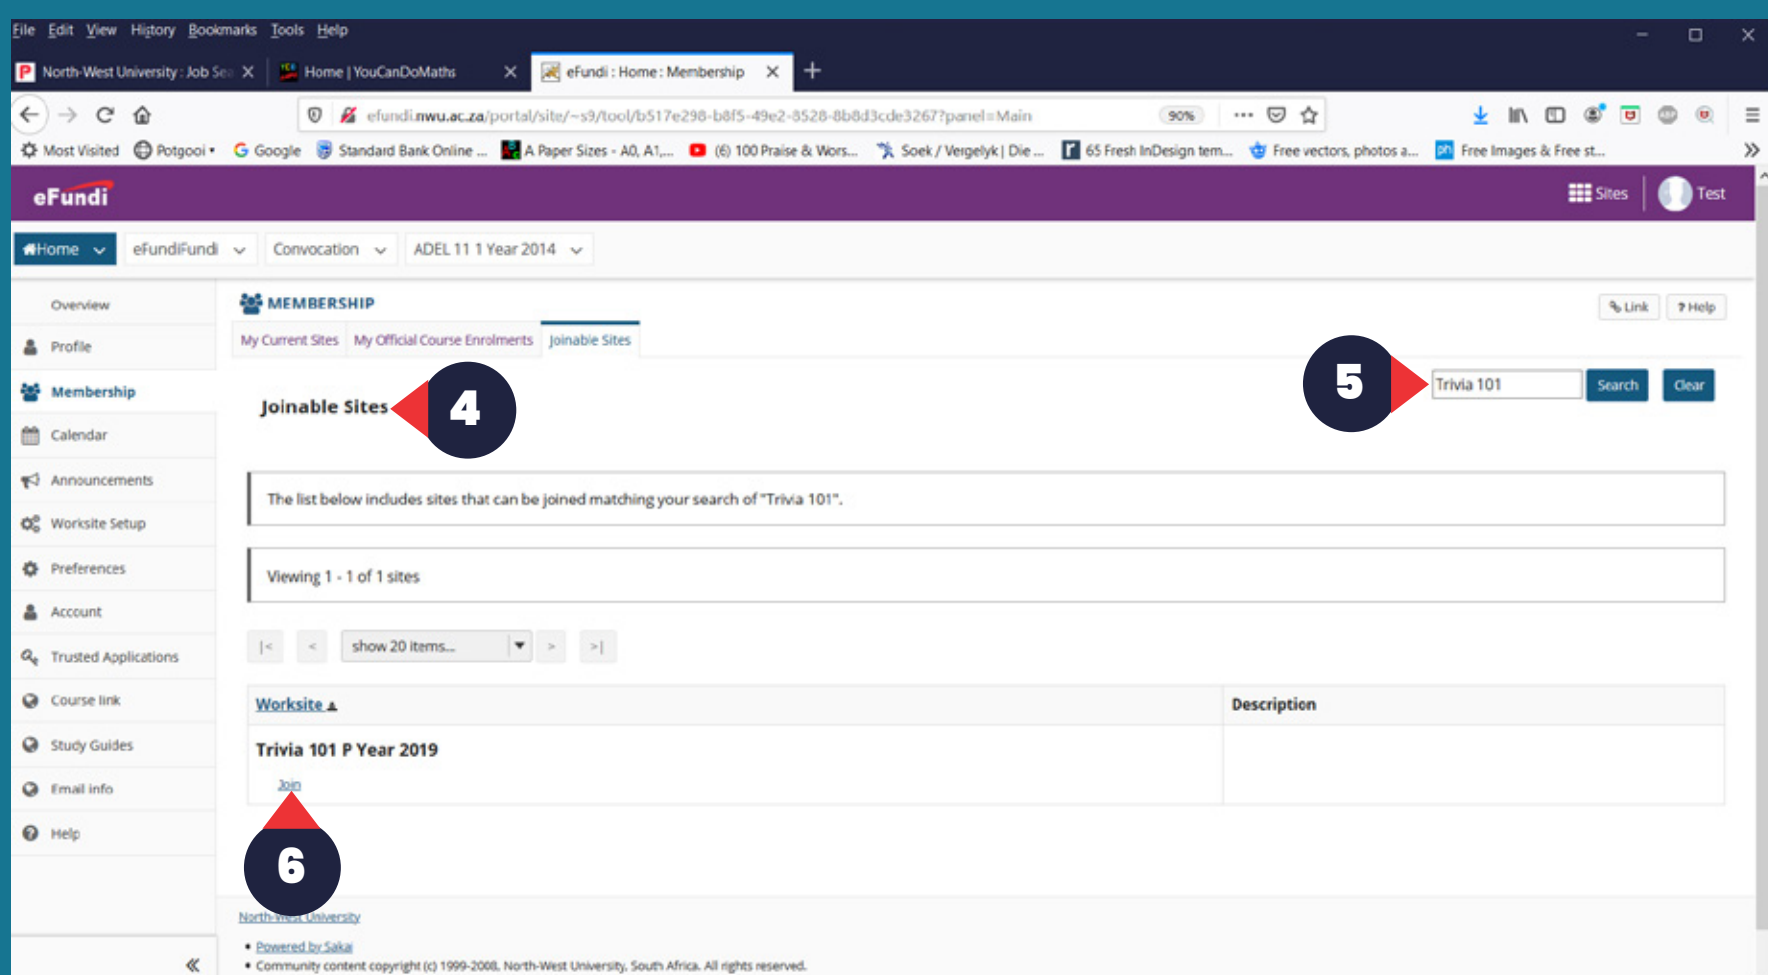

How to access a joinable site

STEP 1

Not sure how to access eFundi?

- Click the link: <http://efundi.nwu.ac.za>
- Staff member? Login with your Groupwise detail
- Student? Login with your student number and password

1. Click the **Home tab's** down arrow to display the option list.

2. Go down the list and allocate **Membership**. Click the option.

STEP 2

3. Click the **Joinable Sites** option

STEP 3

4. The **Joinable Sites** option will be displayed
5. Type in the search bar **Trivia 101** click **Search**
6. Click the **Join** option

STEP 4

7. See the tabs above. **Allocate Trivia 101 P Year 2019**
8. To start the Game, click **Cybersecurity 2019 Trivia Game Play and win a prize**

NEED TO REFRESH YOUR CYBERSECURITY KNOWLEDGE FIRST?

Click the related menu items!