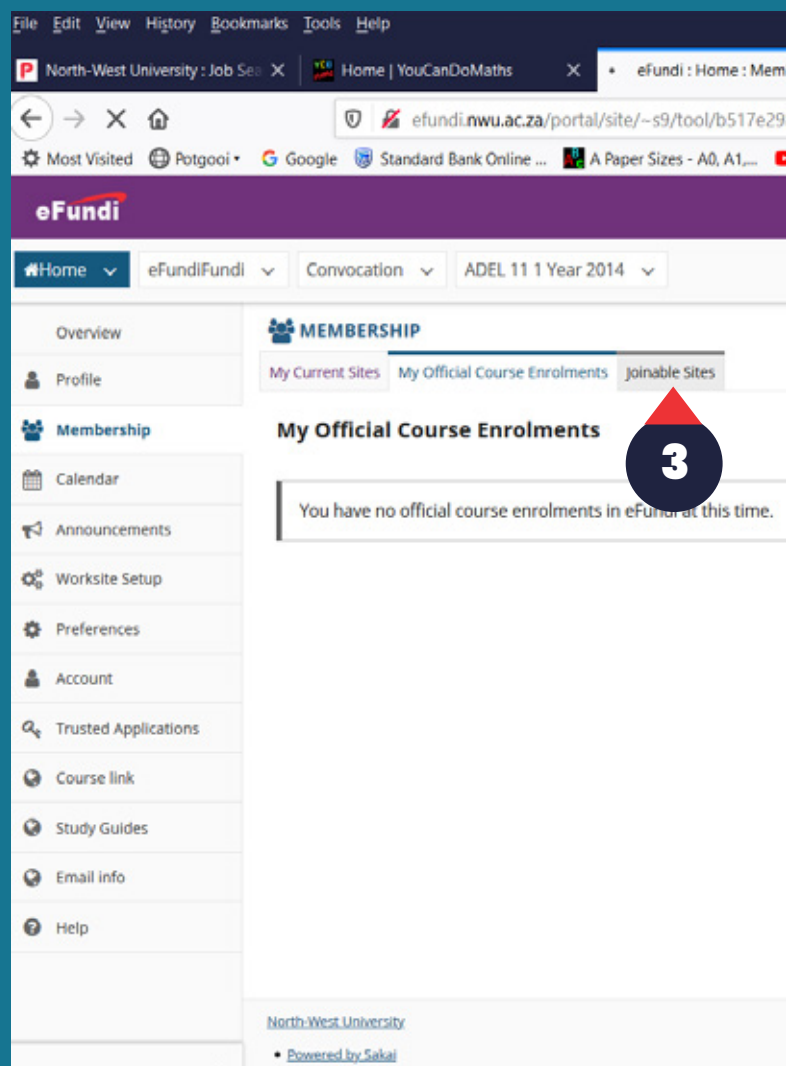

How to access a joinable site

STEP 1

Not sure how to access eFundi?

- Click the link: <http://efundi.nwu.ac.za>
- Staff member? Login with your Groupwise detail
- Student? Login with your student number and password

1. Click the **Home tab's** down arrow to display the option list.

2. Go down the list and allocate **Membership**. Click the option.

STEP 2

3. Click the **Joinable Sites** option

STEP 3

4. The **Joinable Sites** option will be displayed
5. Type in the search bar **Trivia 101** click **Search**
6. Click the **Join** option

STEP 4

7. See the tabs above. **Allocate Trivia 101 P Year 2019**
8. To start the Game, click **Cybersecurity 2019 Trivia Game Play and win a prize**

NEED TO REFRESH YOUR CYBERSECURITY KNOWLEDGE FIRST?

Click the related menu items!