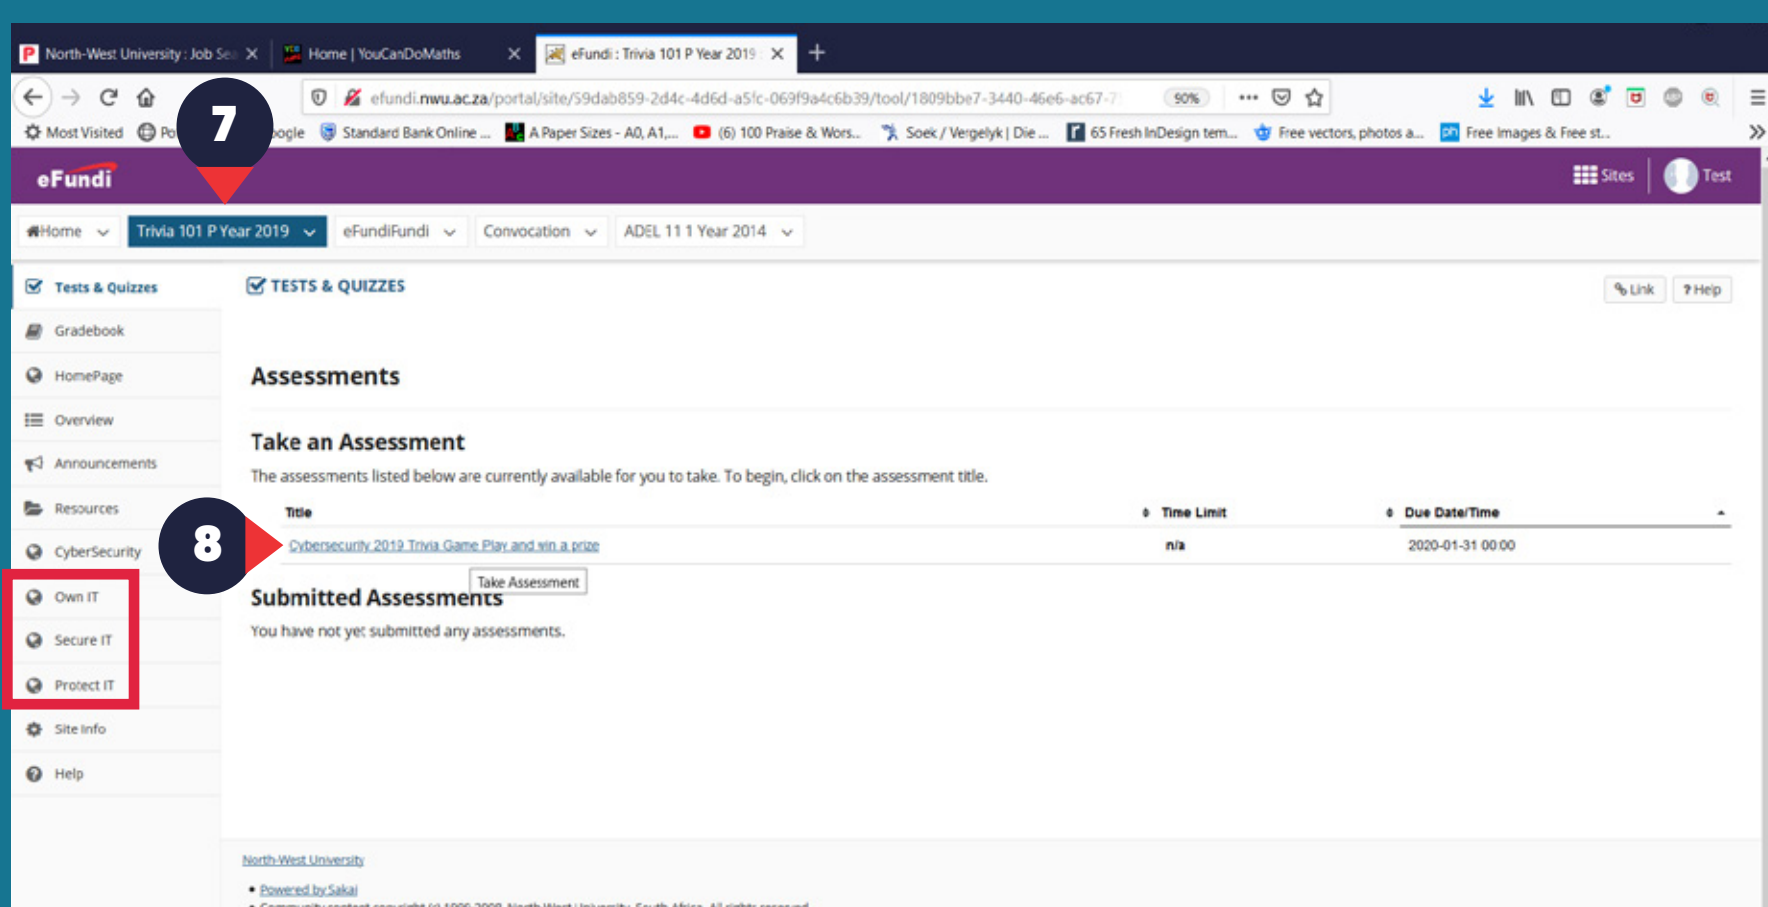

1. Click the **Home tab's** down arrow to display the option list.

2. Go down the list and allocate **Membership**. Click the option.

STEP 2

3. Click the **Joinable Sites** option

STEP 3

4. The **Joinable Sites** option will be displayed
5. Type in the search bar **Trivia 101** click **Search**
6. Click the **Join** option

STEP 4

7. See the tabs above. **Allocate Trivia 101 P Year 2019**
8. To start the Game, click **Cybersecurity 2019 Trivia Game Play and win a prize**

NEED TO REFRESH YOUR CYBERSECURITY KNOWLEDGE FIRST?

Click the related menu items!