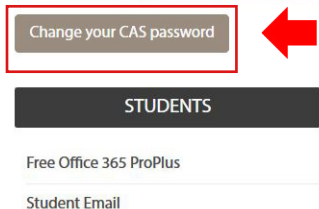

Password Handling

- You may change your password via the IThome page (see picture below), or
- follow the link <https://password.nwu.ac.za>