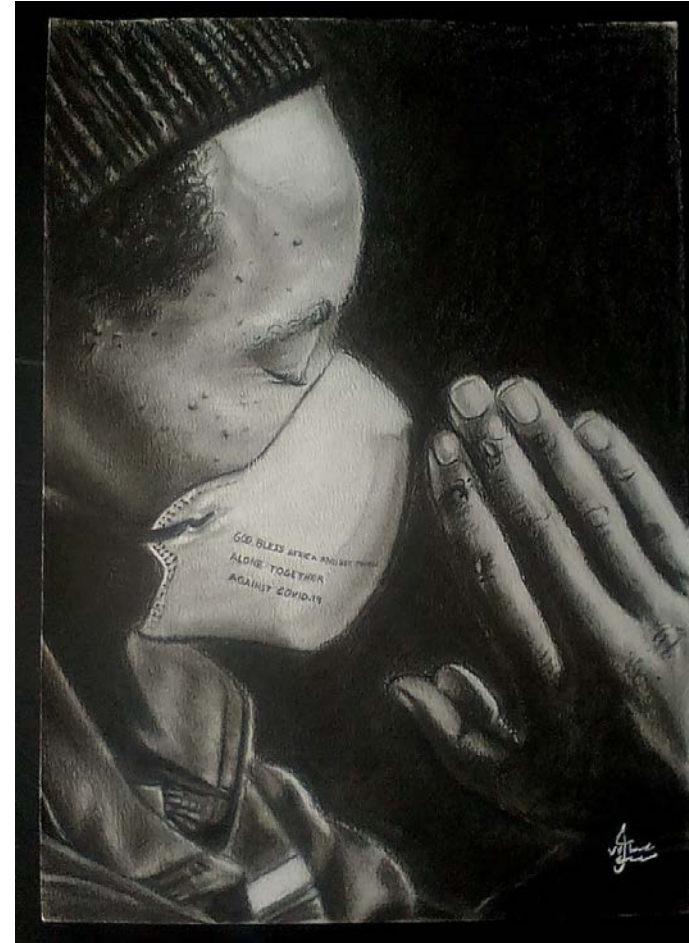

Justice Wander

Justice Wander
The Prayer
Charcoal and graphite on paper
29,7 x 42 cm
R950
2020

Justice Wander
Fill up my plate
Charcoal and graphite on paper
29,7 x 42 cm
R950
2020

Justice Wander
Good, Bad and Evil
Charcoal and graphite on paper
29,7 x 42 cm
R1000
2020

Justice Wander
Morning Sunlight
Charcoal and graphite on paper
29,7 x 42 cm
R950
2020

Justice Wander
Hand wash
Charcoal and graphite on paper
21 x 29,7 cm
R750
2020

Justice Wander

I got the keys

Charcoal and graphite on paper

21 x 29,7 cm

R750

2020

Justice Wander
The remote holder
Charcoal and graphite on paper
21 x 29,7 cm
R500
2020

For any enquiries on the
Raconteur | Covid-19 the NWU Way
please contact
gallery@nwu.ac.za